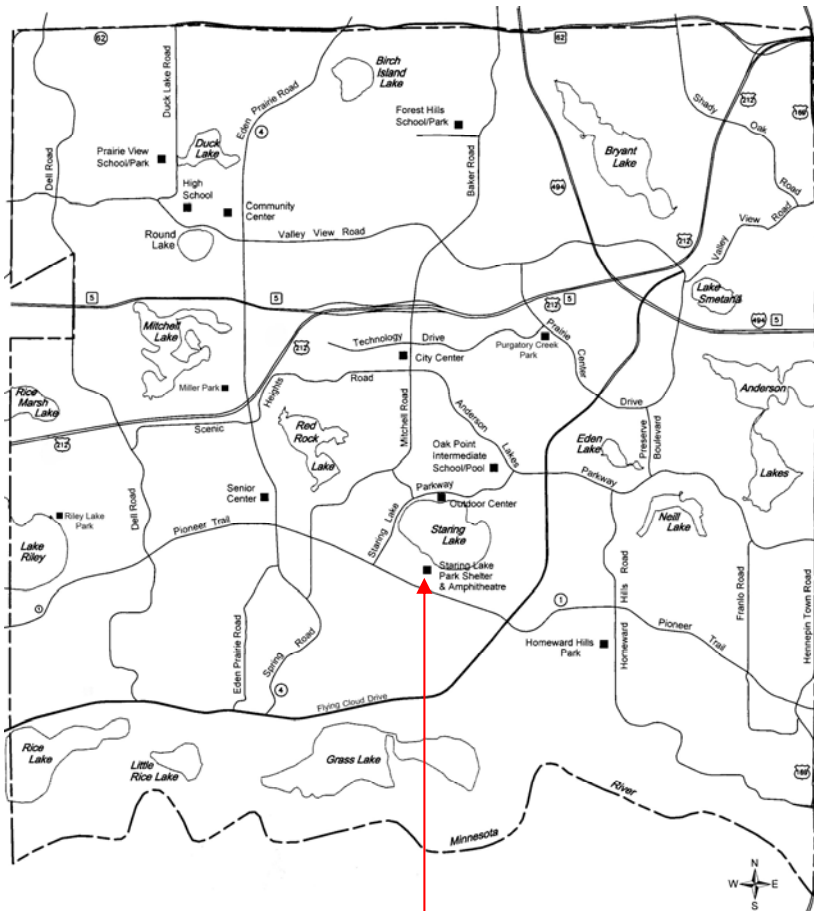

Directions to Staring Lake Park

Staring Lake Park
14800 Pioneer Trail

From the north or east:
Take Highway 494 (south or west) to Flying Cloud Drive (west) to right (west) on Pioneer Trail

From the south:
Take Flying Cloud Drive (east) to left (west) on Pioneer Trail

From the west:
Take Highway 5 to south (right) on Edin Prairie Road (County Road 4); take a left (east) on Pioneer Trail. The park will be on your left.

Additional parking may be available on the south side of Pioneer Trail at the Flying Cloud Fields.